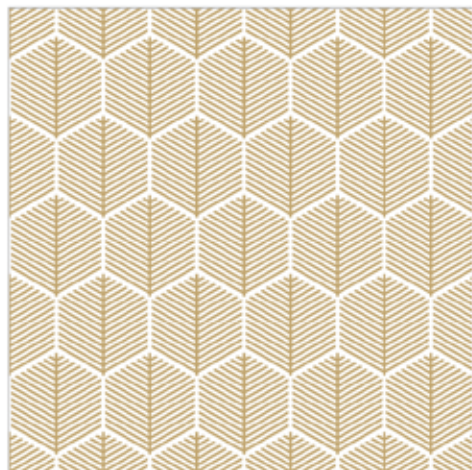

The background features a vibrant, abstract design with various brushstrokes and shapes. At the top left, there are pink scribbles. At the top right, there are concentric circles in yellow, teal, and orange. A large teal brushstroke is on the right side, containing a white star. On the left, there are orange dots and a wavy orange line. At the bottom left, there are pink scribbles. At the bottom right, there are pink scribbles and a yellow brushstroke.

# Labels FOR YOU

LA-01

LA-02

LA-03

LA-04

LA-05

LA-06